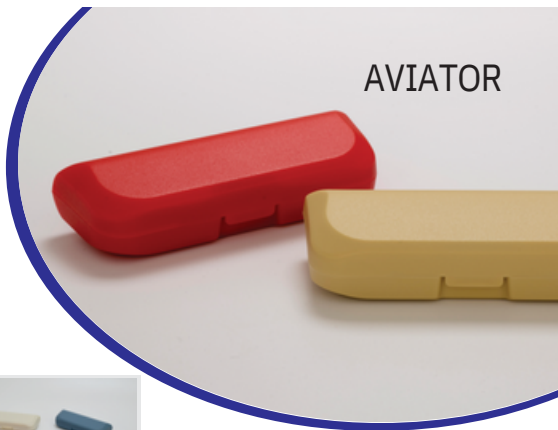

AVIATOR

Matt Black

Code : AVT
Packing: 820 Pcs.
Material: Polypropylene
Size : 157 x 59 x 38

Colours

WTC

VMR